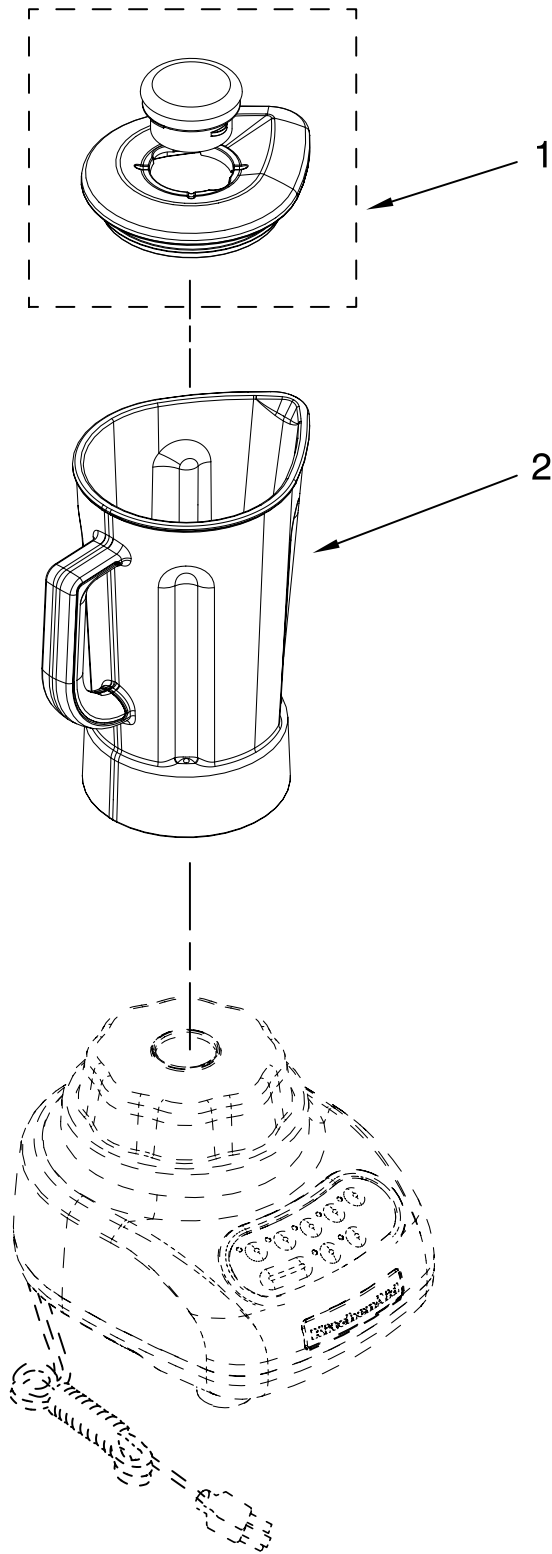

PARTS LIST

for

KitchenAid®

5-SPEED MIDLINE BLENDER

56 OZ. PLASTIC JAR

MODELS:

KSB560WH0 (White)
KSB560ER0 (Empire Red)
KSB560OB0 (Onyx Black)
KSB560GC0 (Gloss Cinnamon)
KSB560MC0 (Metallic Chrome)
KSB560BW0 (Blue Willow)
KSB560TG0 (Tangerine)
KSB560PK0 (Pink)
KSB560BF0 (Buttercup)
KSB560SM0 (Silver Metallic)
KSB560CV0 (Caviar)

FOR CUSTOMER SATISFACTION ALWAYS USE
FACTORY SPECIFICATION PARTS

UNIT PARTS

FOR VARIATIONS OF MODEL: KSB560__0

Illus. No.	Part No.	DESCRIPTION
1		Literature Parts
	9709225	Use & Care, Trilin
	8212258	Repair Parts List
2		Housing, Upper
	9708896	White
	9709259	Empire Red
	9709226	Onyx Black
	9709552	Gloss Cinnamon
	9709495	Metallic Chrome
	9709558	Blue Willow
	9709496	Tangerine
	9709497	Pink
	9709942	Buttercup
	W10131077	Silver Metallic
	W10154278	Caviar
3		Screw
4		Control Assembly (Incl. Overlay)
	9708845	Silver
	9709339	Black
5		Seal, Motor
6		Motor, 120V, 5sp
7		Coupling, Drive
8		Base
	9708937	Black
	9708890	White
	9709256	Red
	9709553	Gloss Cinnamon
	9709502	Metallic Chrome
	9709559	Blue Willow
	9709503	Tangerine
	9709504	Pink
	9709943	Buttercup
	W10131076	Storm Grey
	W10154275	Caviar
9		Screw
10		Foot, Rubber
	9708927	Grey
	9708913	White
11		Power Cord
	9708928	Black
	9708917	White
12		Nameplate
	9708916	Nameplate

FOR ORDERING INFORMATION REFER TO PARTS PRICE LIST

ATTACHMENT PARTS

FOR VARIATIONS OF MODEL: KSB560__0

Illus. No.	Part No.	DESCRIPTION
1		Lid Assembly (Includes Cap)
	9709363	Onyx Black
	9709361	Silver
2	9708904	Jar Assembly (Incl Blade Assy)